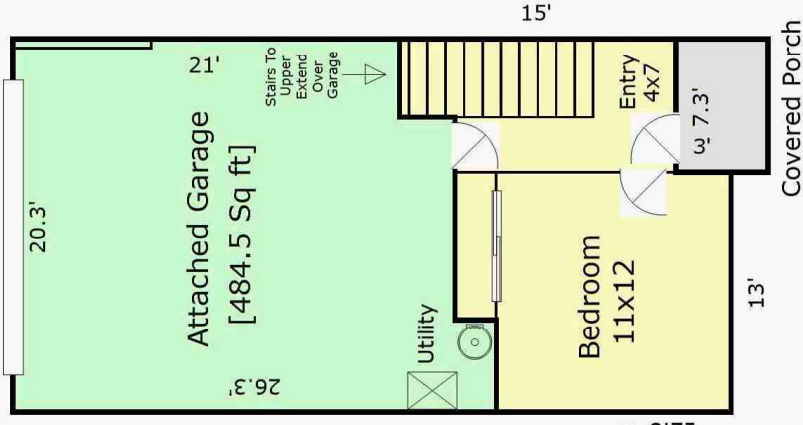

Main + Upper 1 + Upper 2 = 1,856 Sq Ft
Sketch Prepared for Lauren Gault
Measured on 11/09/20

Order floor plan drawing services at www.AQualityMeasurement.com