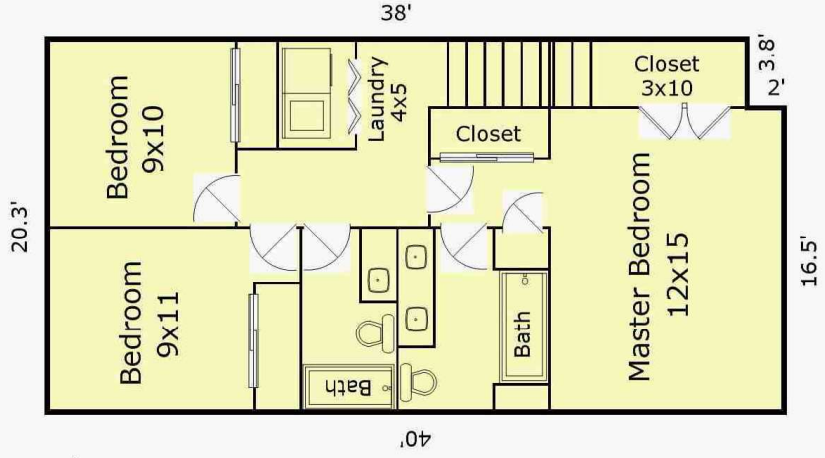

7854 SW Water Parsley Ln, Tigard, OR 97224

Upper 2
[802.5 Sq ft]

Upper 1
[769.5 Sq ft]

Main
[283.5 Sq ft]