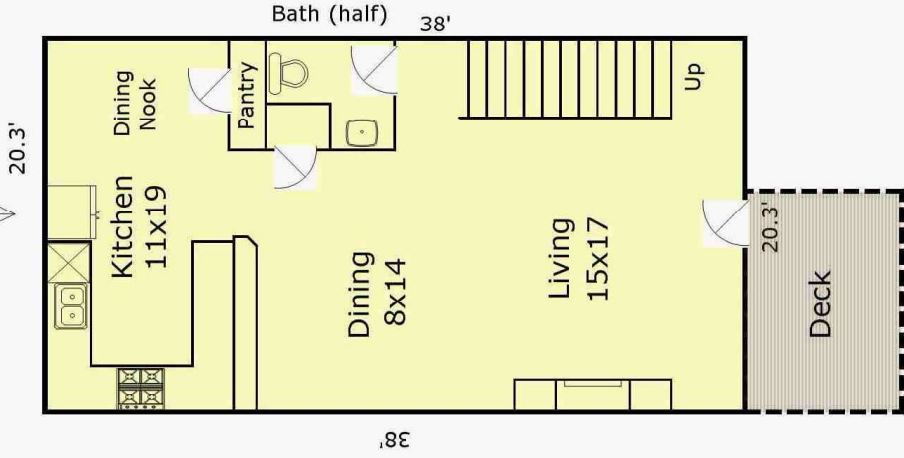

7854 SW Water Parsley Ln, Tigard, OR 97224

Upper 2
[802.5 Sq ft]

Upper 1
[769.5 Sq ft]

Main
[283.5 Sq ft]